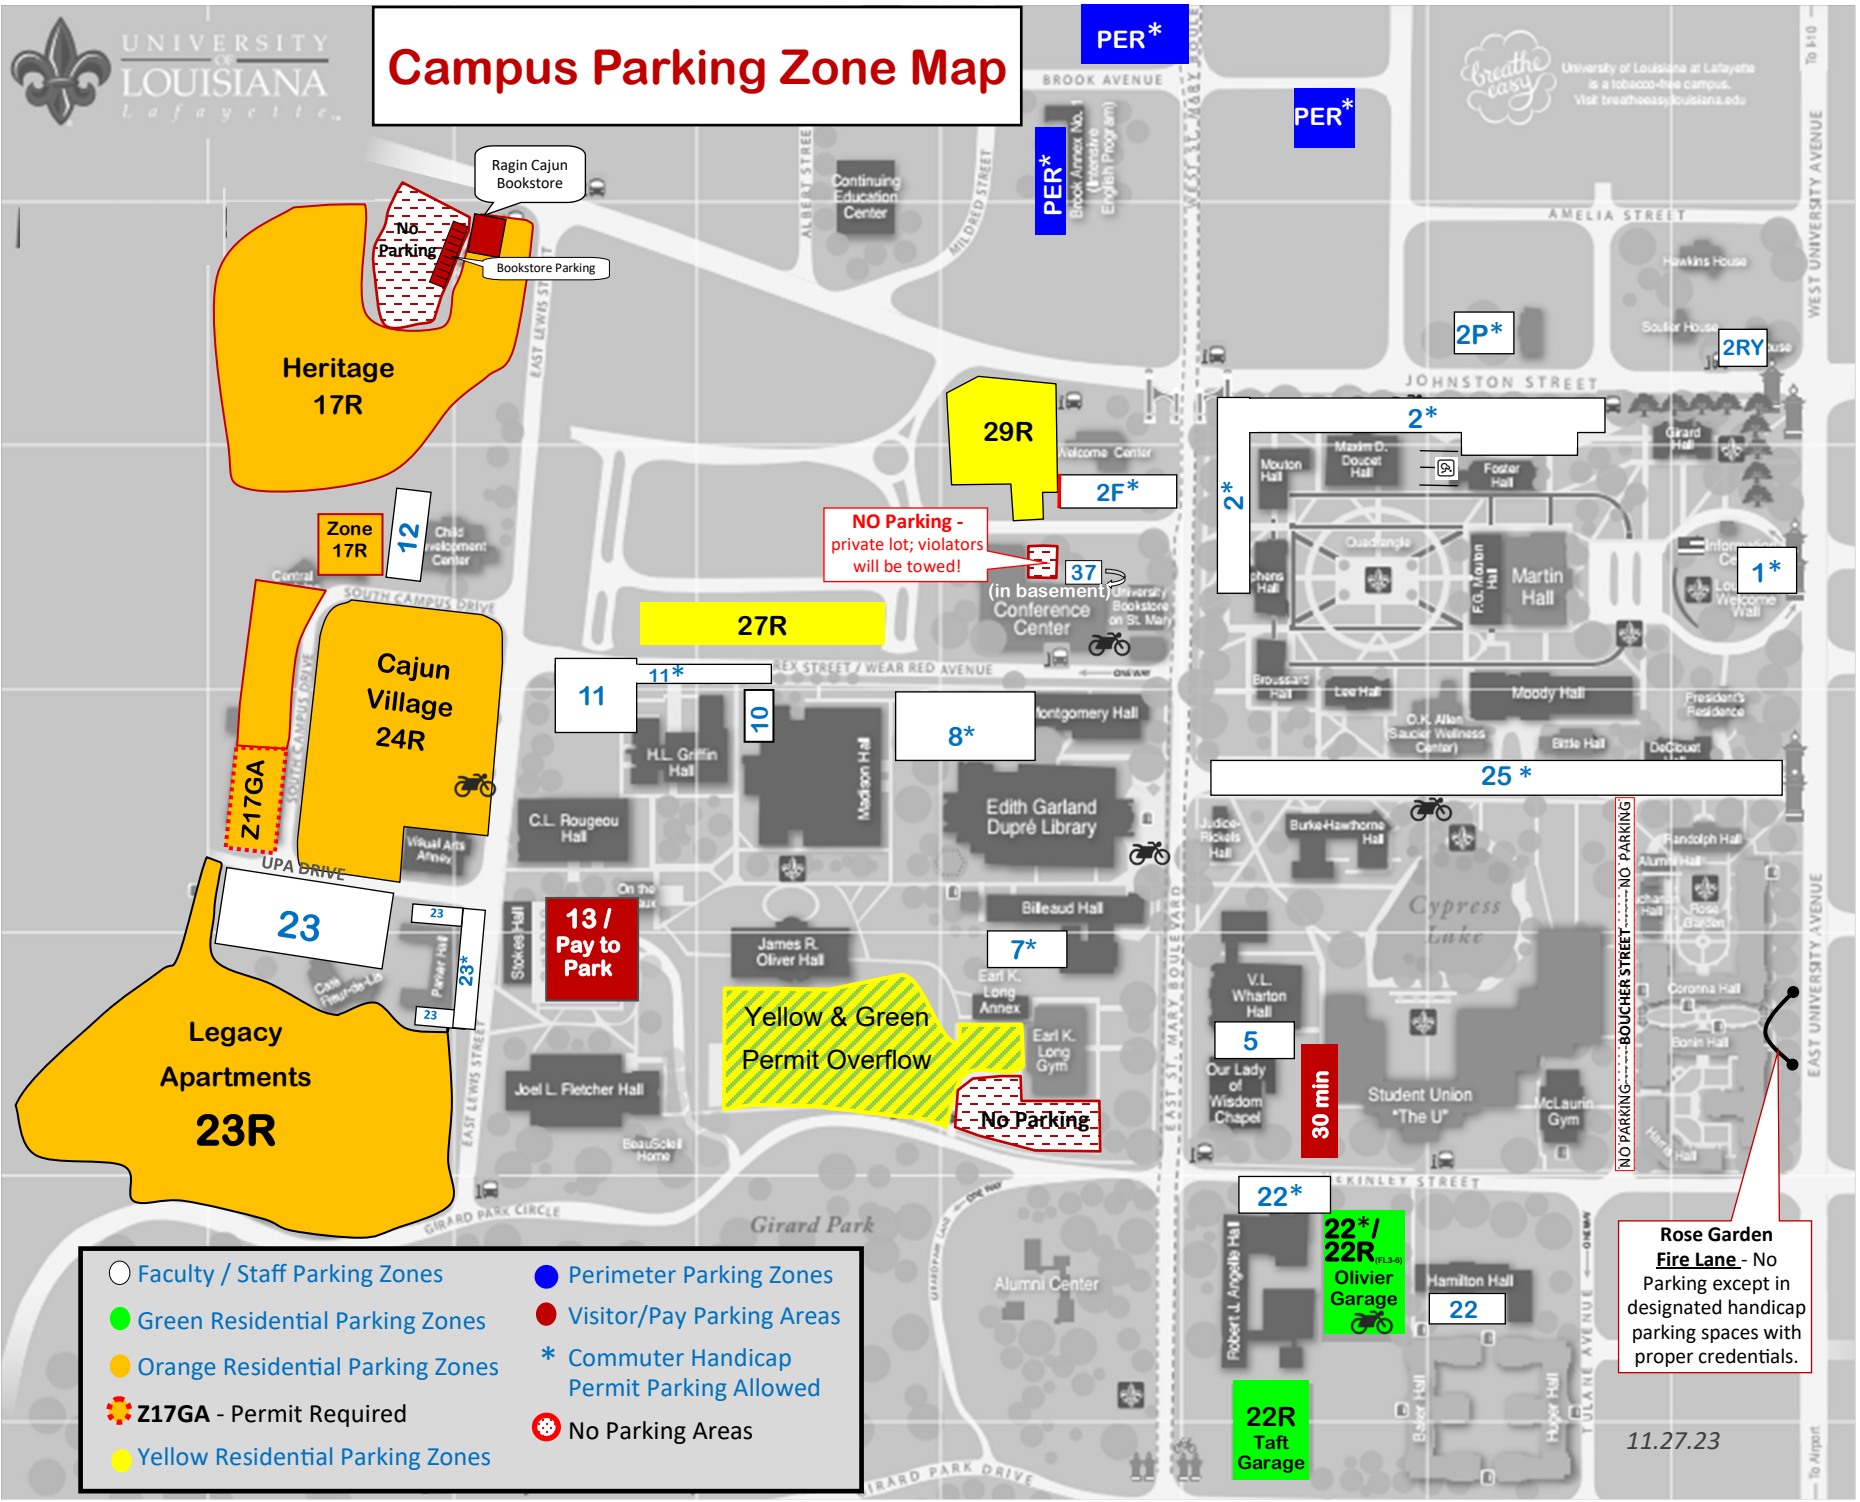

Campus Parking Zone Map

Rose Garden Fire Lane - No Parking except in designated handicap parking spaces with proper credentials.

NO Parking - private lot; violators will be towed!

30 min

NO PARKING - BOUCHER STREET - NO PARKING

- Faculty / Staff Parking Zones
- Green Residential Parking Zones
- Orange Residential Parking Zones
- ⚙️ Z17GA - Permit Required
- Yellow Residential Parking Zones
- Perimeter Parking Zones
- Visitor/Pay Parking Areas
- * Commuter Handicap Permit Parking Allowed
- ⊘ No Parking Areas