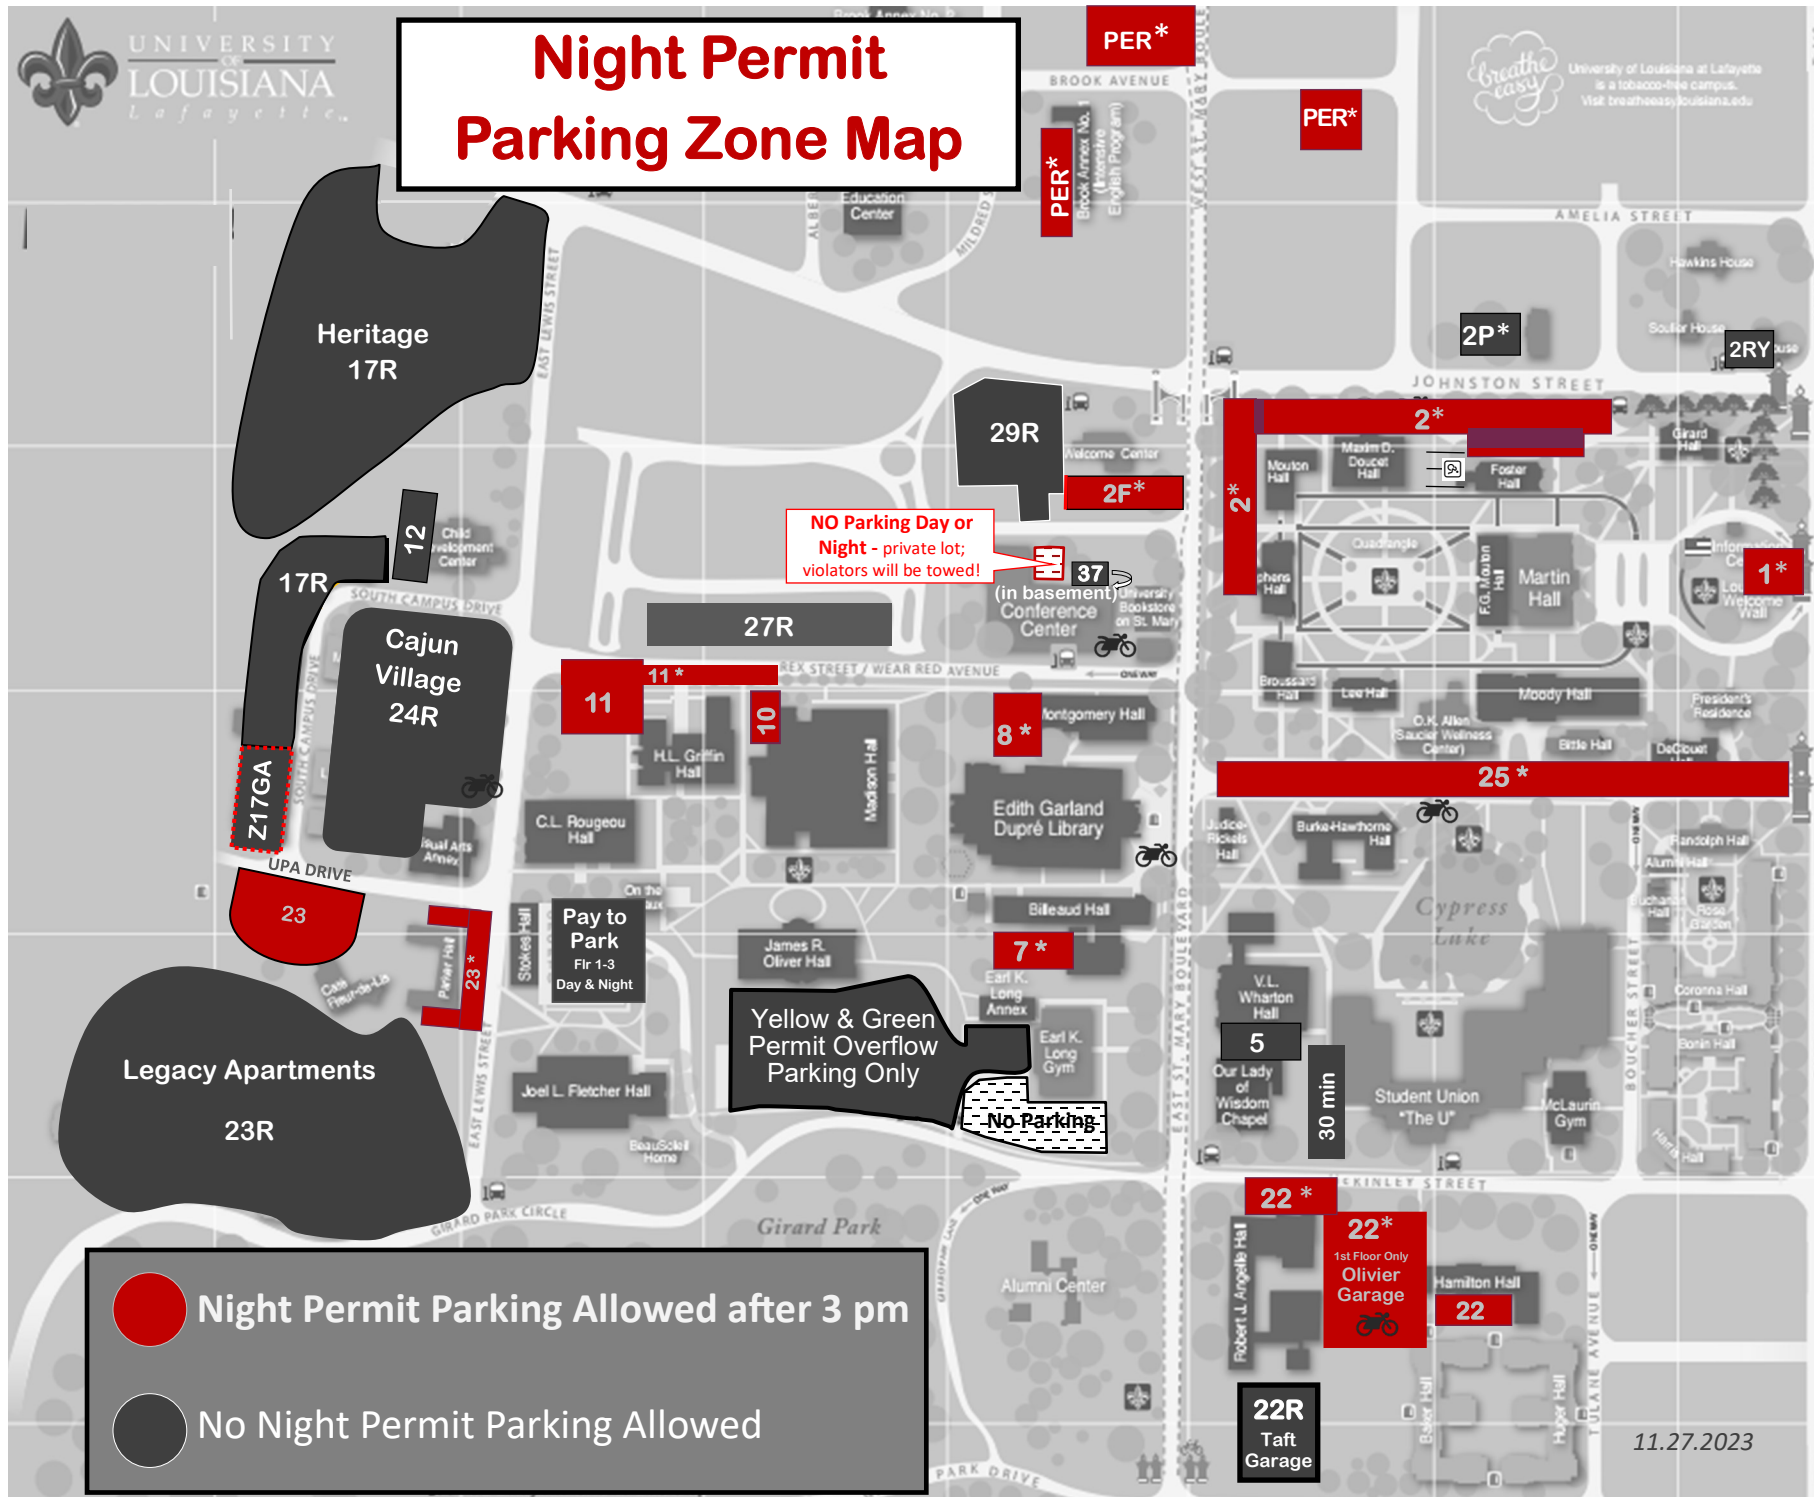

# Night Permit Parking Zone Map

- Night Permit Parking Allowed after 3 pm
- No Night Permit Parking Allowed