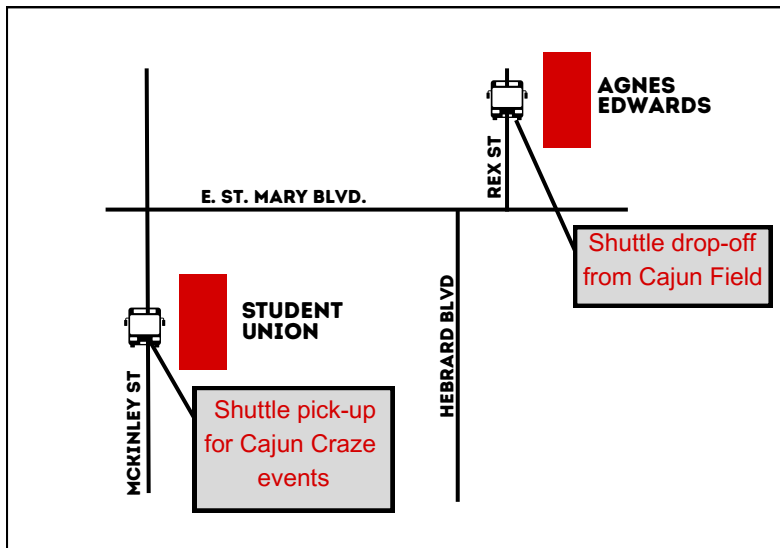

STUDENT ORGANIZATION PROGRAM CALENDAR

BRING YOUR CAJUN CARD TO ALL EVENTS!