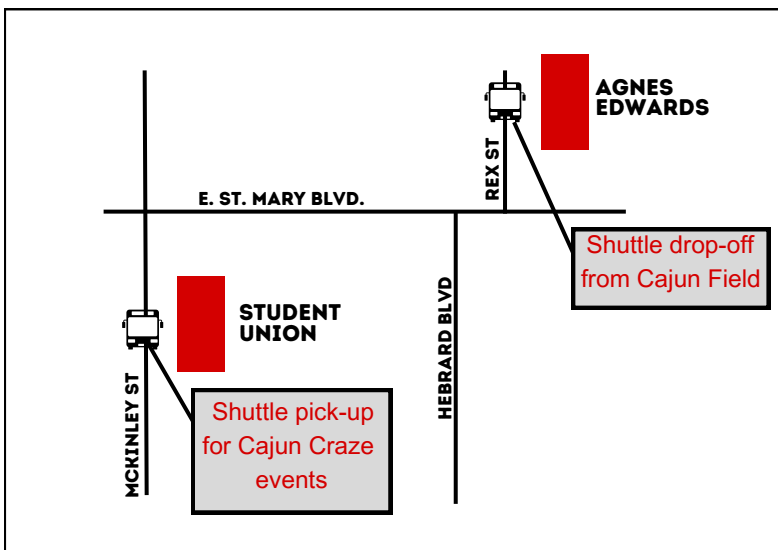

Wesley- Wesley United Campus Ministry, 238 General Gardner Ave

BRING YOUR CAJUN CARD TO ALL EVENTS!

AUGUST 17th-31st

WEEK TWO

Welcome back, Cajuns!

View the detailed schedule at louisiana.edu/cajuncraze

SUNDAY, AUGUST 25