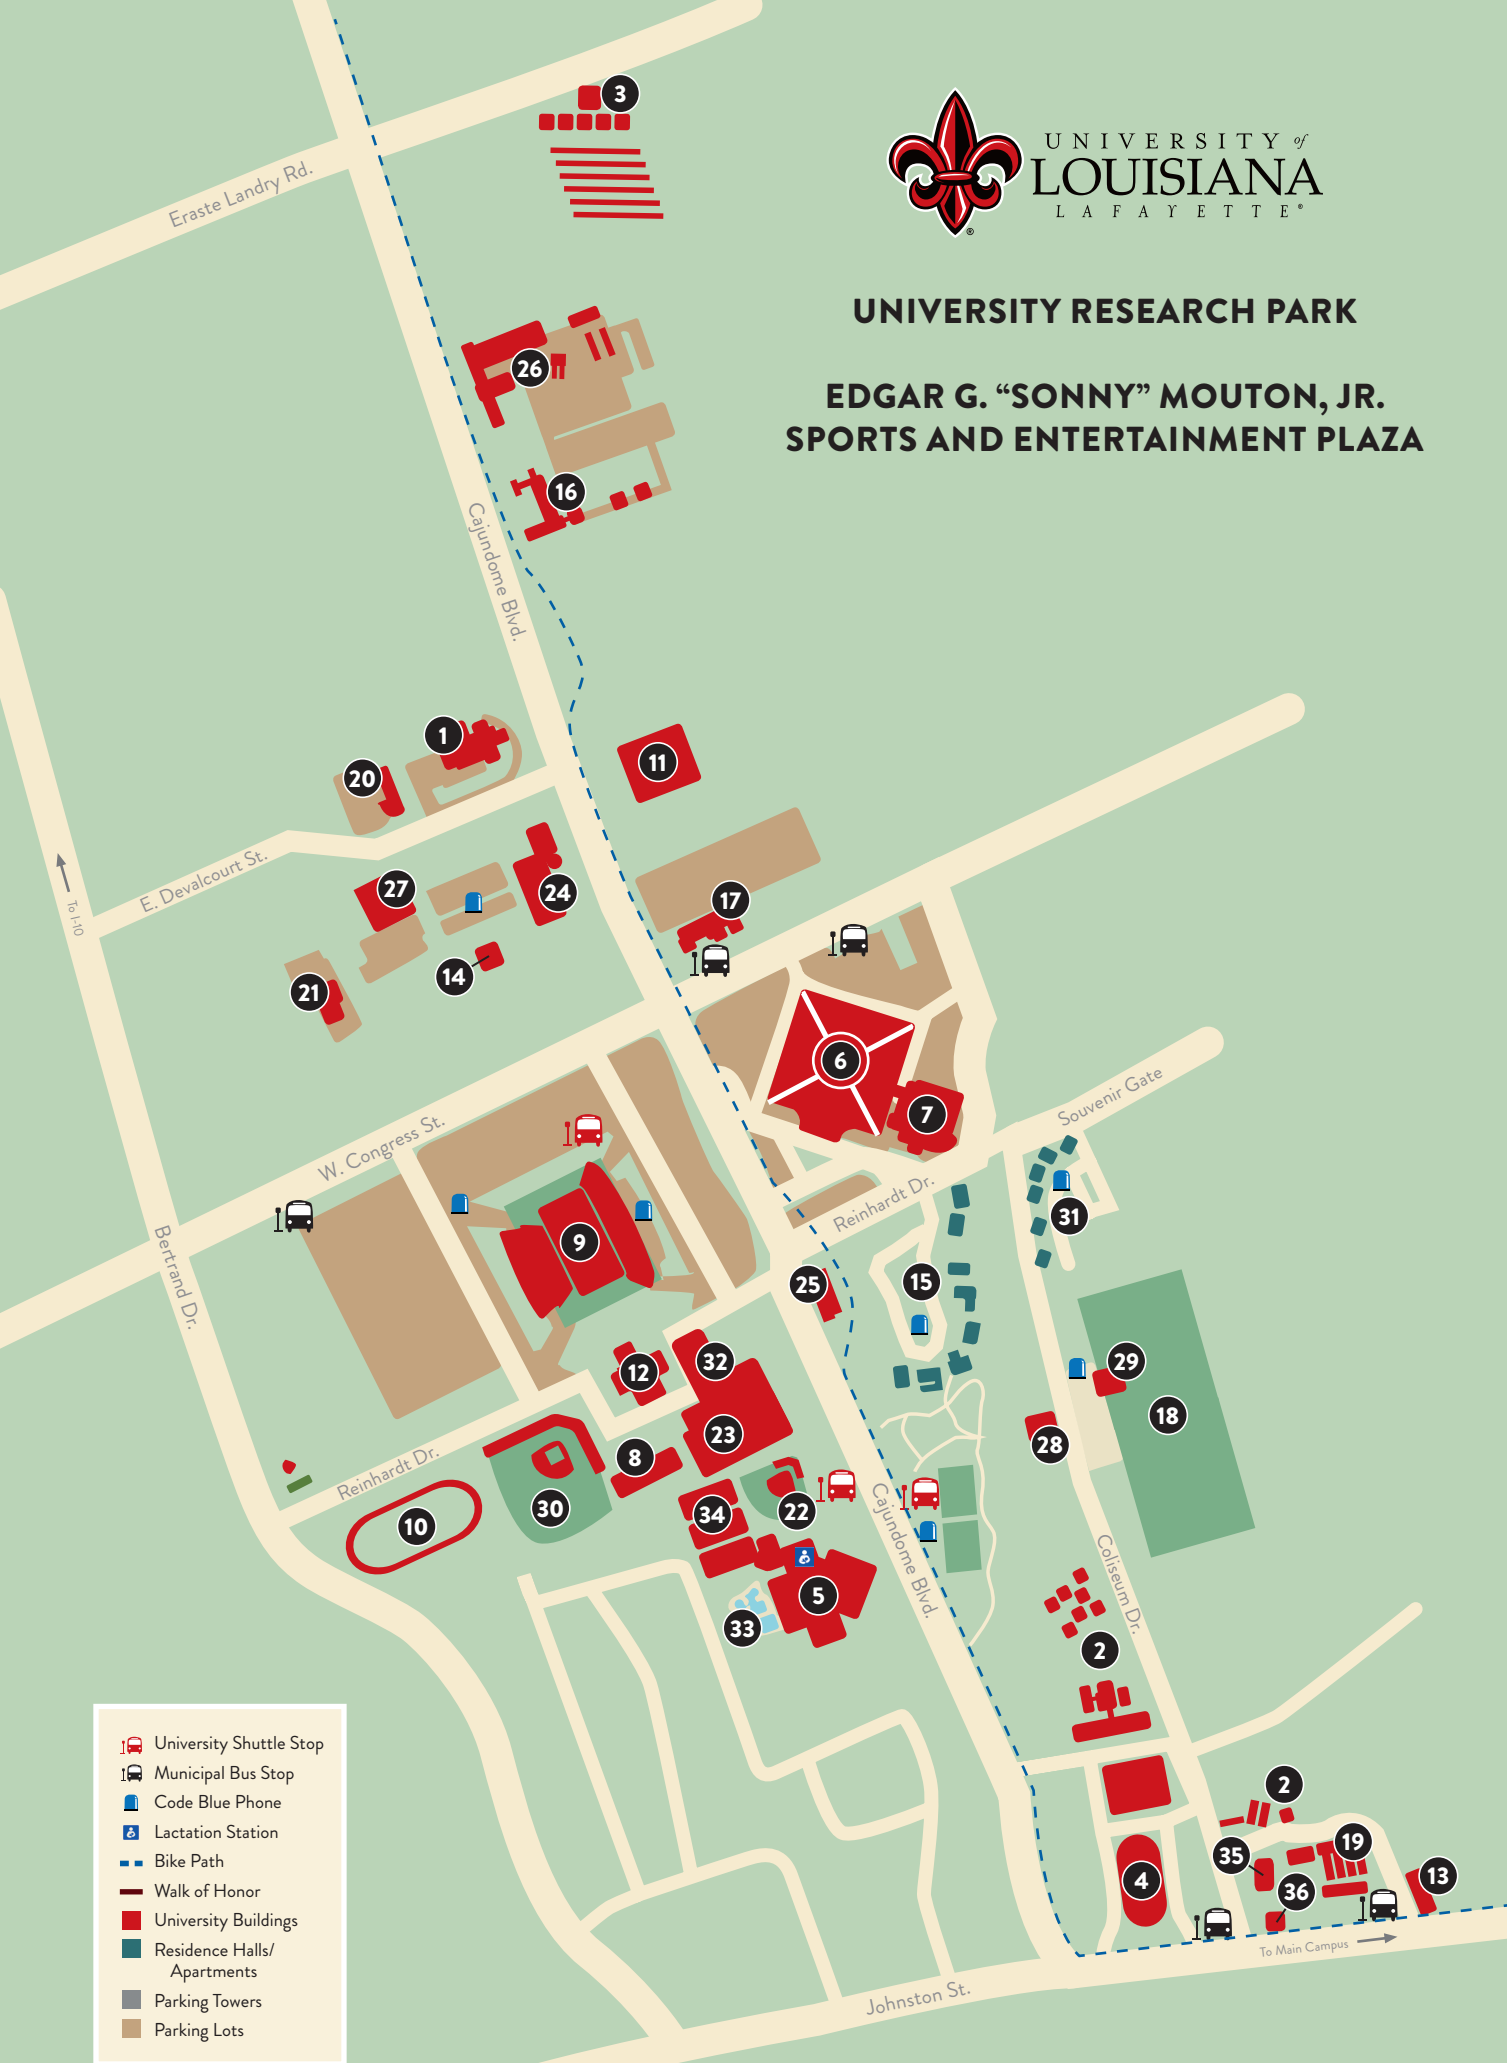

ParkMobile | **HOURLY PUBLIC PARKING**

Hourly paid parking is available in five designated visitor/public lots on campus.

To park in one of the public areas, use the ParkMobile app to select your desired lot and make your payment.

UNIVERSITY RESEARCH PARK
EDGAR G. "SONNY" MOUTON, JR.
SPORTS AND ENTERTAINMENT PLAZA

- 1 - ABDL Abdalla Hall
- 2 - Agricultural Facilities
- 3 - Antoun Hall (Louisiana Solar Energy Lab)
- 4 - BLCK Blackham Coliseum
- 5 - BOUR Bourgeois Hall
- 6 - CD Cajundome
- 7 - Cajundome Convention Center
- 8 - TNCT Cajun Courts / Culotta Center
- 9 - Cajun Field at Our Lady of Lourdes Stadium
- 10 - Cajun Track / Soccer Complex
- 11 - CGI
- 12 - TCP Cox Athletics Center
- 13 - CRMY Creamery Building
- 14 - Early Childhood Laboratory
- 15 - Fraternity Row
- 16 - Future home of Laboratory School
- 17 - Hilton Garden Inn
- 18 - Intramural Fields
- 19 - INHC Ira Nelson Horticulture Center
- 20 - Lafayette Economic Development Authority (LEDA)
- 21 - Lafayette Primary Care Building
- 22 - Lamson Park
- 23 - Leon Moncla Indoor Practice Facility
- 24 - LITE Center
- 25 - LAC Louisiana Accelerator Center
- 26 - National Wetlands Research Center
- 27 - Picard Center
- 28 - PRSH Printing Services
- 29 - Rec Sports Complex
- 30 - Russo Park / M.L. "Tigue" Moore Field
- 31 - Sorority Row
- 32 - Student-Athlete Performance Center
- 33 - Student Aquatic Center
- 34 - Student Tennis Courts
- 35 - Whittington Annex
- 36 - Whittington-Guerniere House