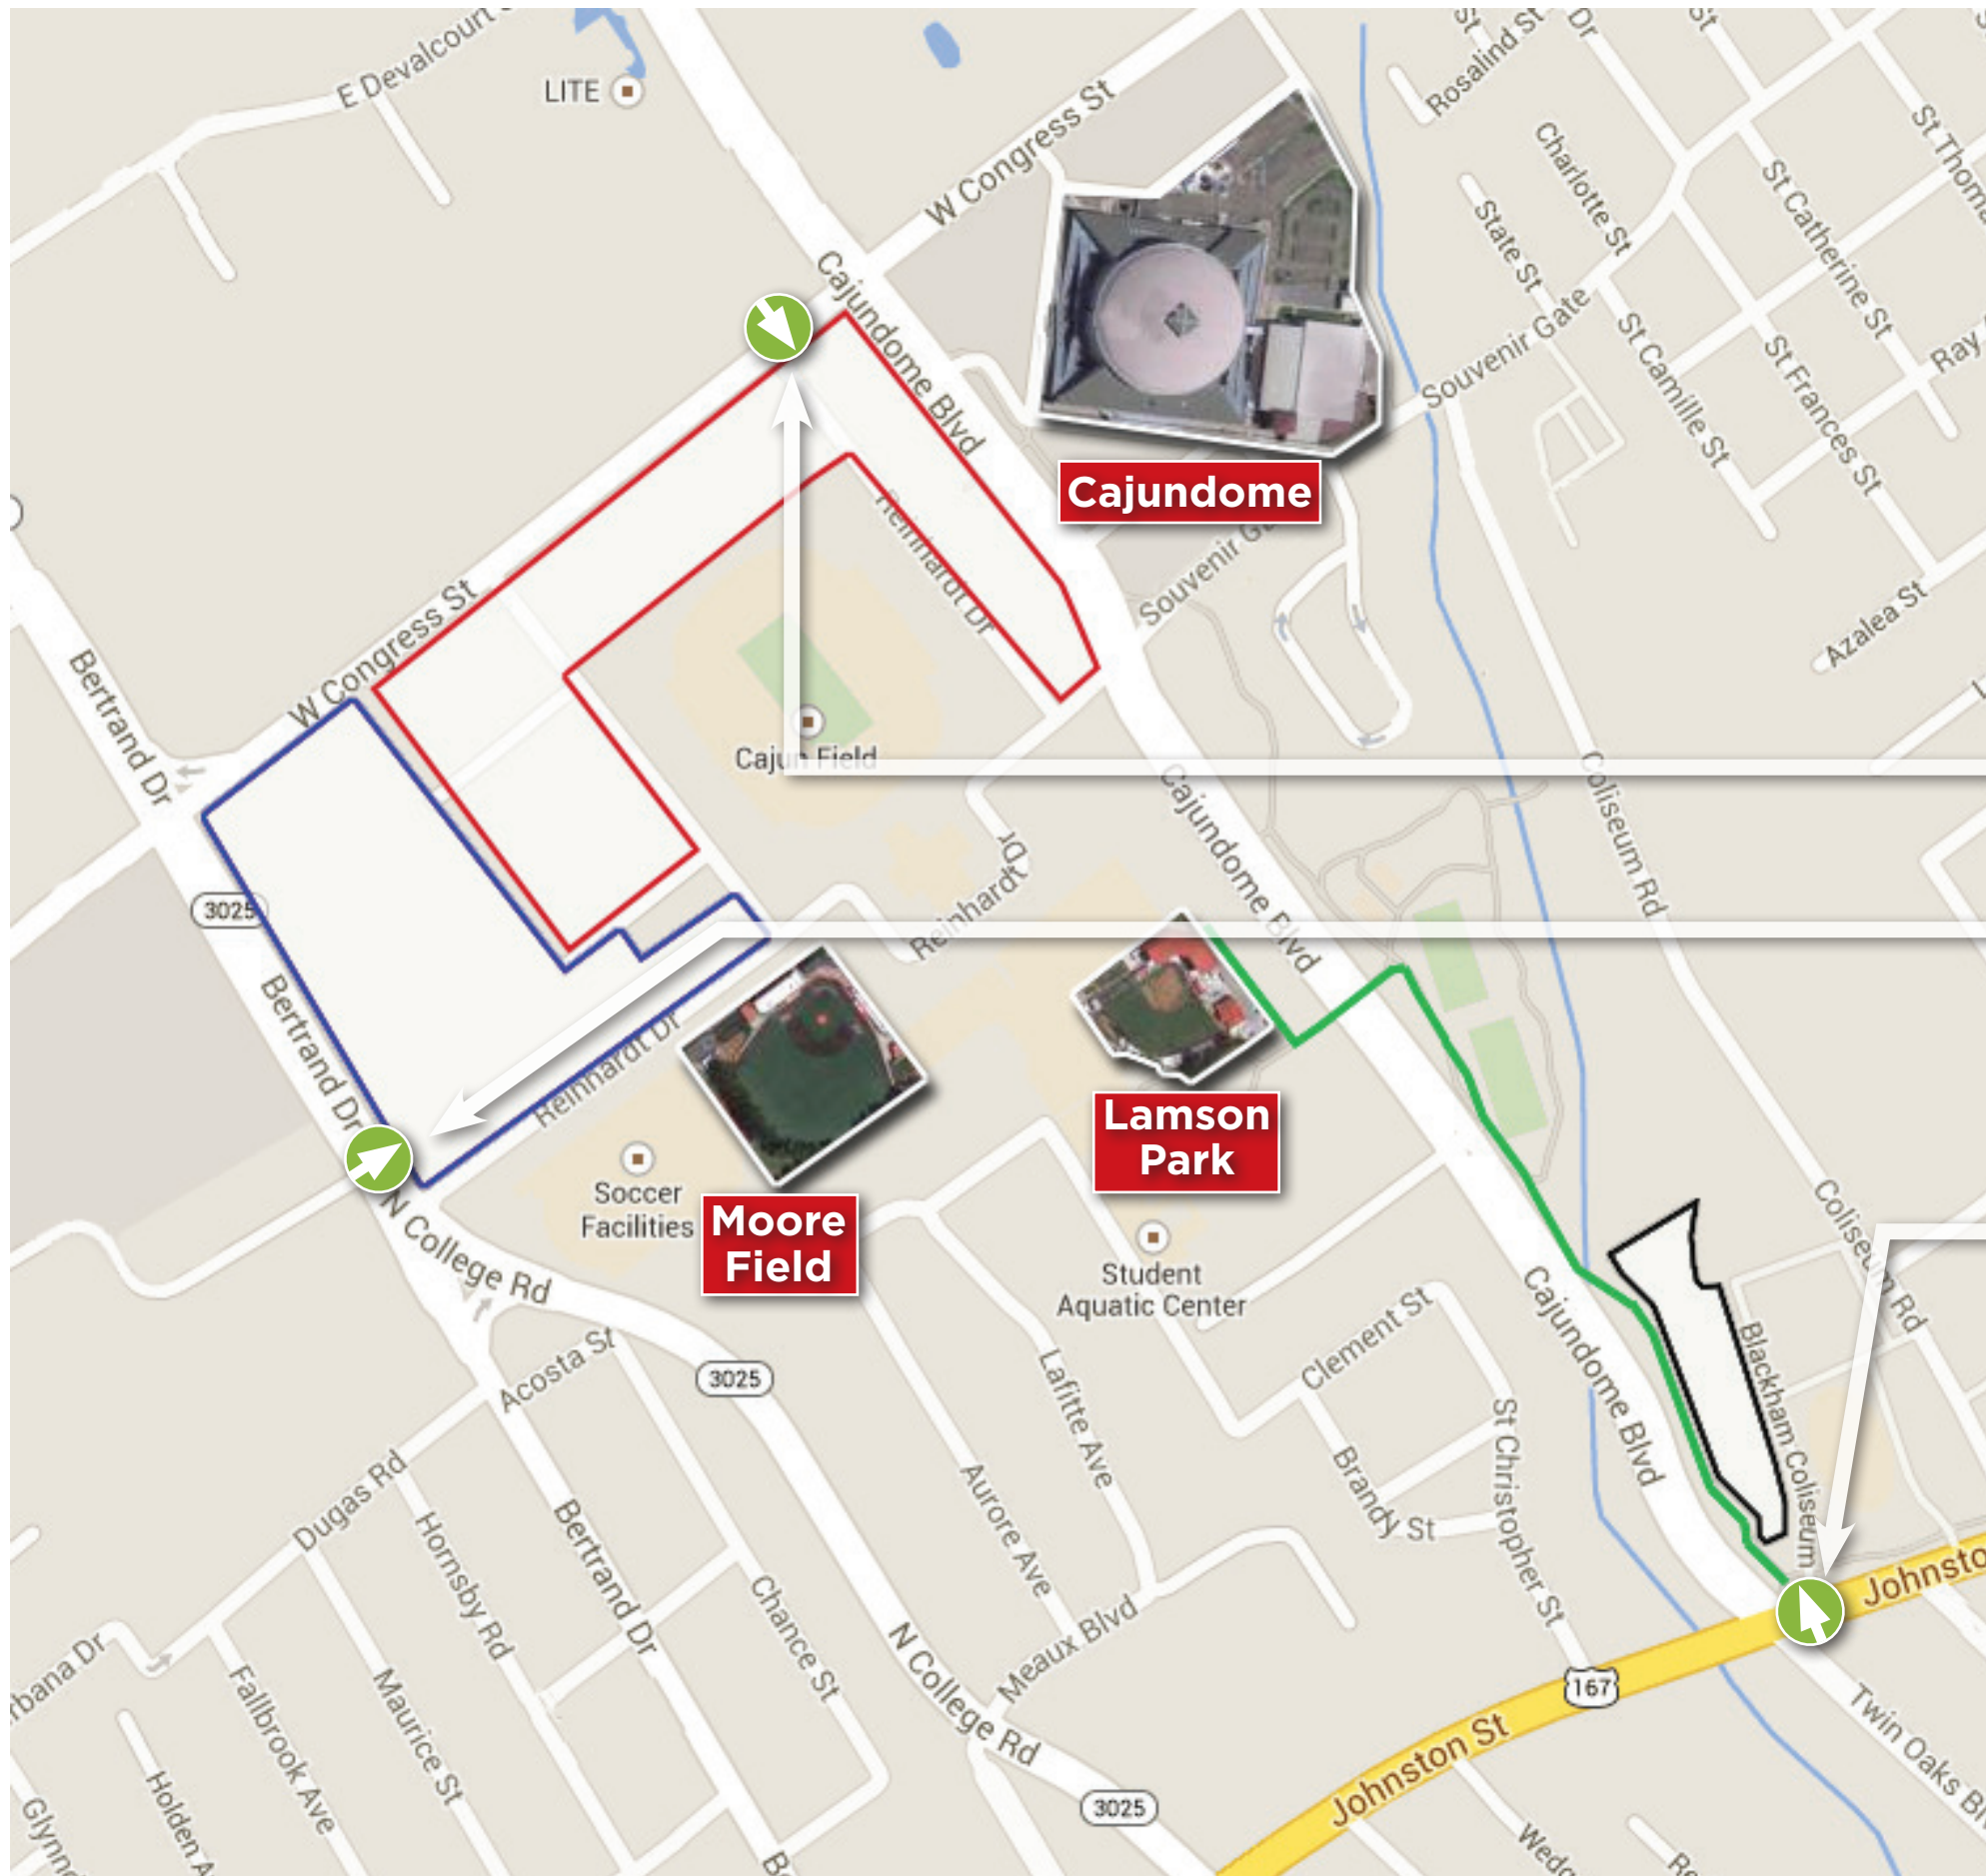

Parking Map May 16-18, 2014

Event

- Softball (Lamson Park)
- Baseball (Moore Field)
- Commencement (Cajundome)
- Party in the Park (Horse Farm)
(not shown on map)

Parking

- Blackham Coliseum
- Cajun Field
- Cajun Field
- Cajun Field

Denotes Entrance

Commencement (Saturday)

Baseball (Friday-Saturday)

Party in the Park (Sunday)
Shuttle service is available to and from Cajun Field.

Softball (Friday-Sunday)
Lamson Park is accessible via the walking path (shown in **green**). Shuttle service is also available.