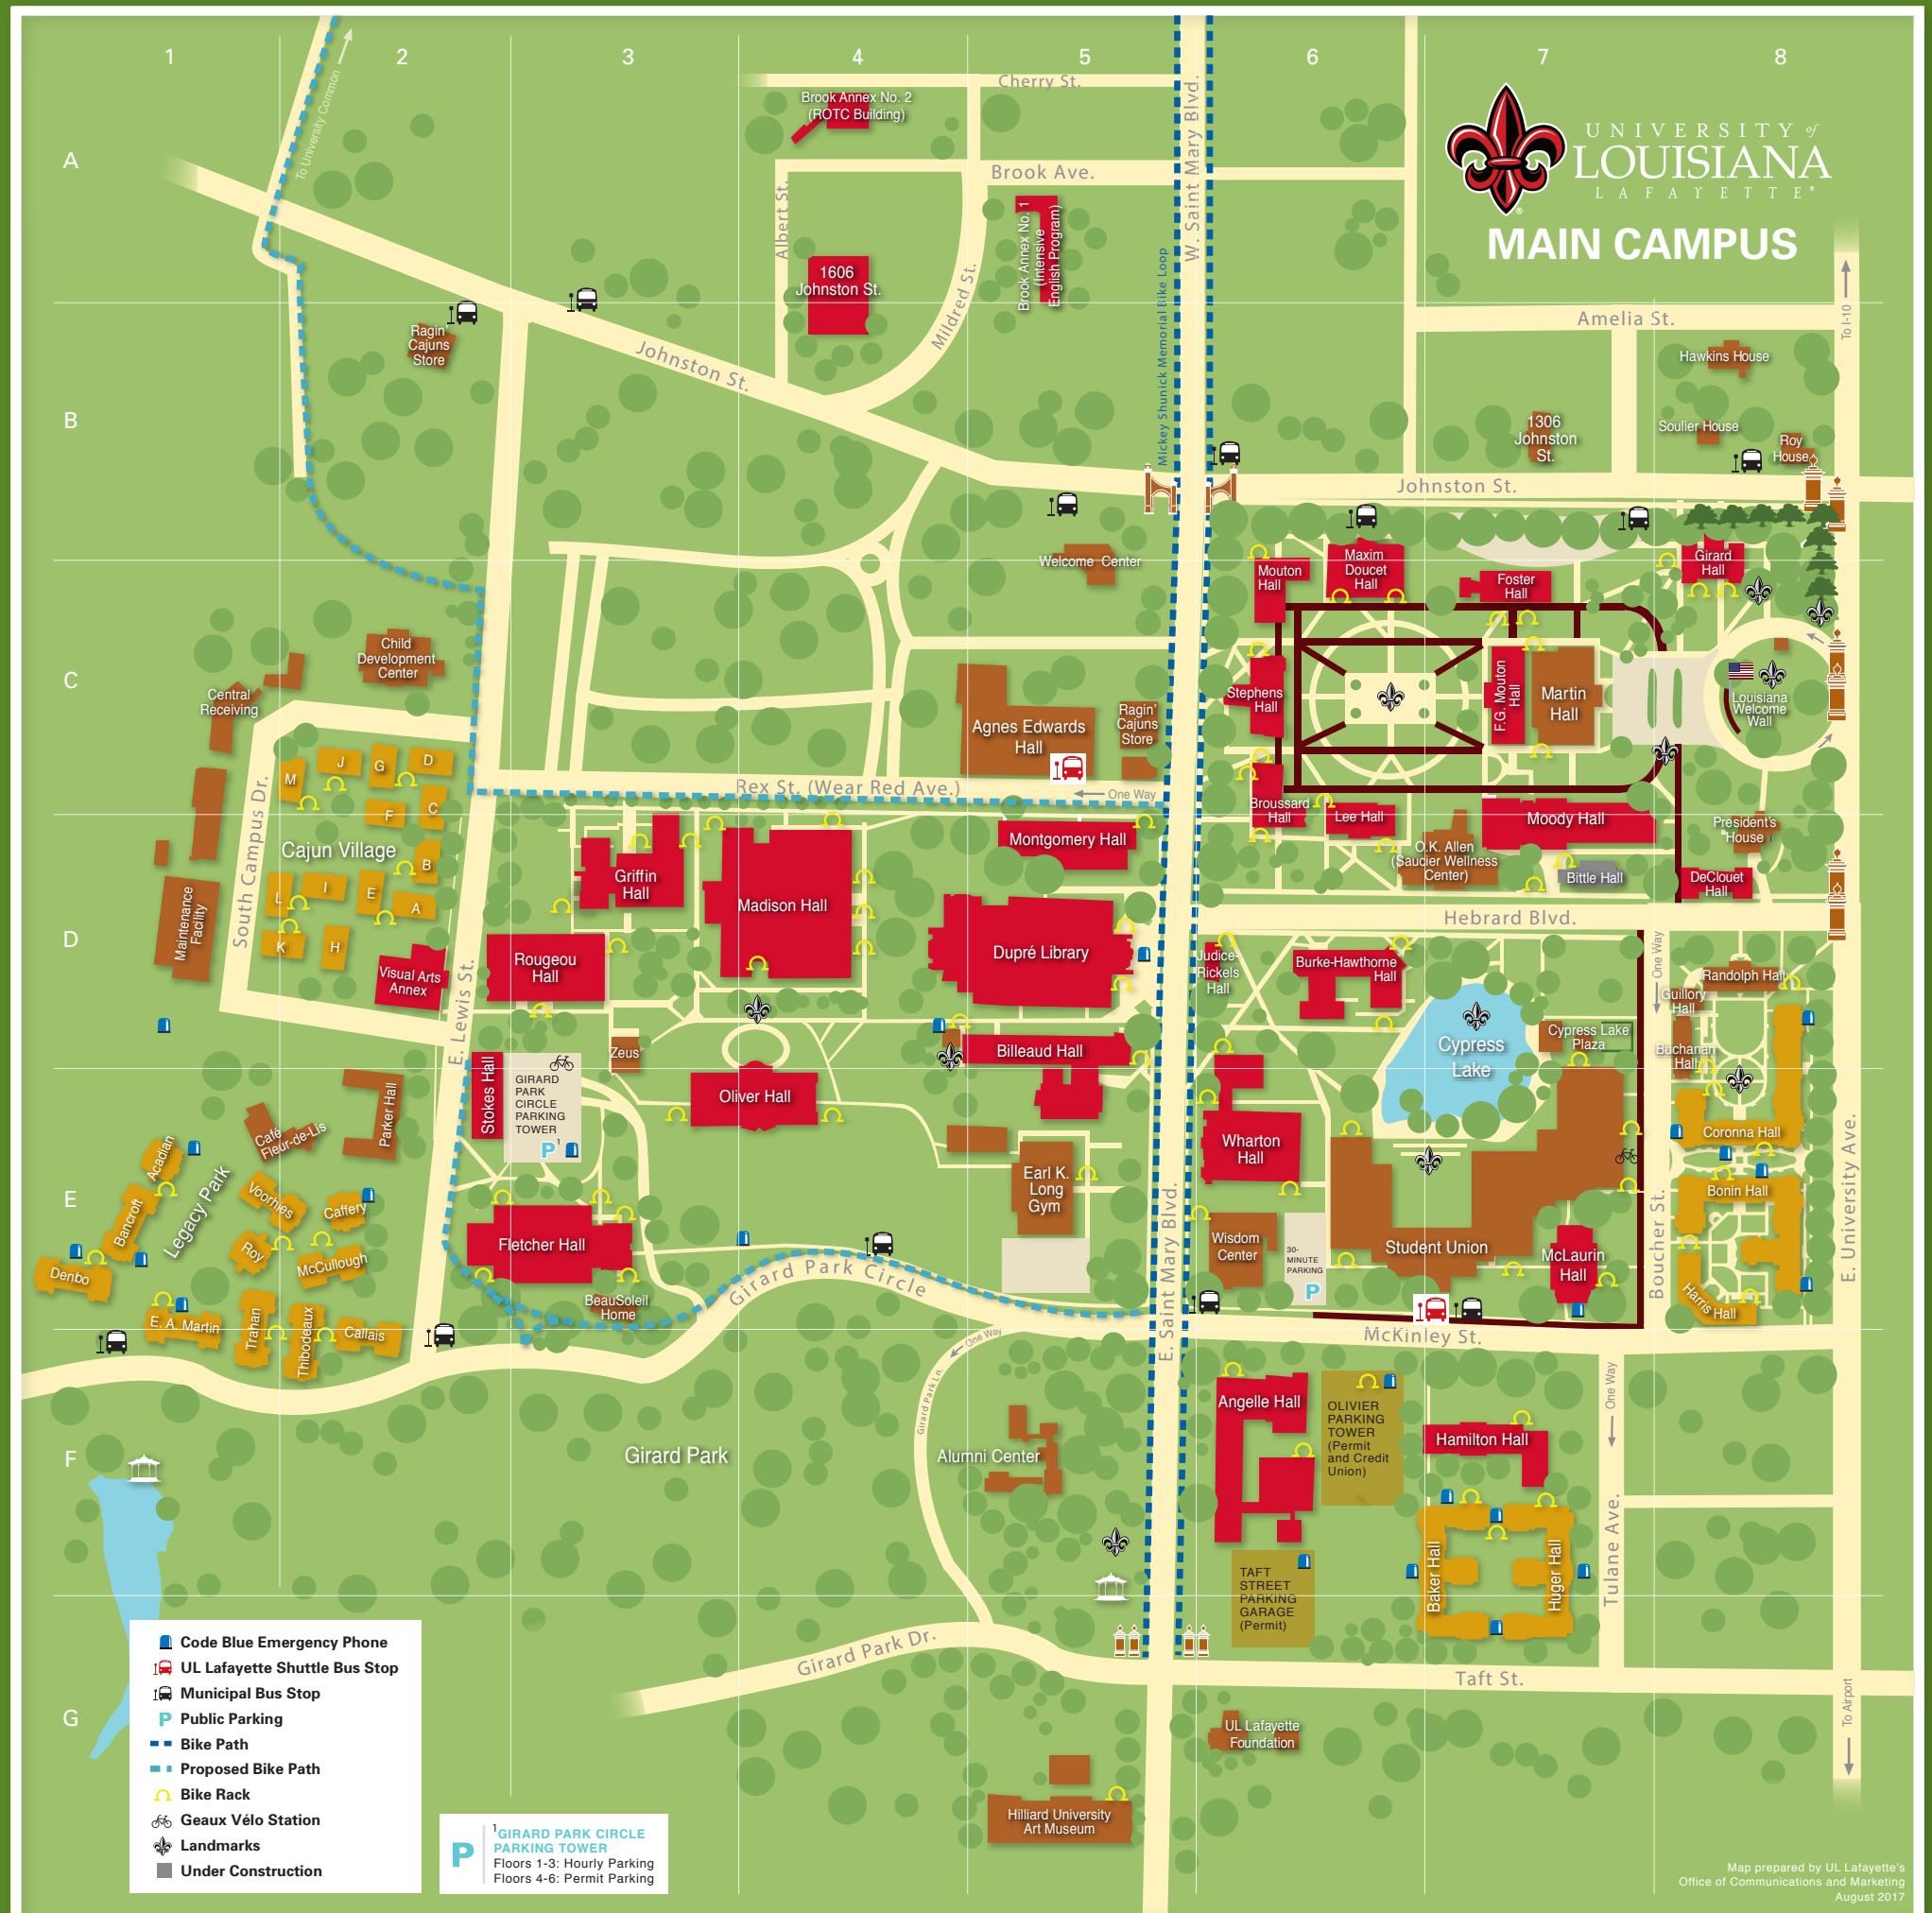

NON-ACADEMIC BUILDINGS

CONF	Agnes Edwards Hall (former Conference Center)	C5
ALCT	Alumni Center	F5
BSH	BeauSoleil Home	E3
UPO	Bittle Hall	D7
BUCH	Buchanan Hall	D8
FLDL	Cafe Fleur-de-Lis	E1, E2
CNRC	Central Receiving	C1
DAYC	Child Development Center	C2
EKLG	Earl K. Long Gym	E5
F	Foster Hall	C7
	Guillory Hall	D8
	Hawkins House	B8
BSX1	International Student Center	A5
	Maintenance Facility	D1
MA	Martin Hall	C7
OKA	O. K. Allen (Saucier Wellness Center)	D7
OLVT	Olivier Parking Tower	F6
	Our Lady of Wisdom Church & Catholic Center	E6
PRKR	Parker Hall	E2
UAM2	Hilliard University Art Museum	G5
	President's House	D8
	Ragin' Cajuns Store	B2
RAND	Randolph Hall	D8
0011	Roy House	B8
0011B	Soulier House	B8
SMH	Stephens Memorial Hall	C6
STUN	Student Union "The U"	E6, E7
TSCG	Taft Street Parking Garage	F6, G6
UFC	UL Lafayette Foundation	G6
MAF	Welcome Center (French House)	B5, C5
	Zeus Fresh Food On the Go	D3

RESIDENCES

CONF	Agnes Edwards Hall (former Conference Center)	C5
BKA	Baker Hall	F7
BNA	Bonin Hall	E8
	Cajun Village	C2
CRA	Coronna Hall	E8
HARR	Harris Hall	E8
HGR	Huger Hall	F7
LP	Legacy Park	E1, E2

LANDMARKS

	9/11 Memorial	F5
	Babin Memorial Gateway	C8
	Cypress Lake/Park	D7, E7
	Mary Olive McPhaul Rose Garden	D8
	McNaspy Stadium Memorial	D4
	"The Porch" of former Student Union	E6, E7
	Dr. Edwin L. Stephens Statue/Century Oaks	C8
	Louisiana Welcome Wall	C8
	Montezuma Bald Cypress	D4
	Quadrangle "The Quad"	C6
	Walk of Honor	C6, C7, D7, D8, E7
	World War I Memorial	C8